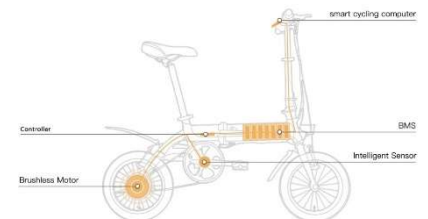

E-PEDELEC CARLA 180

2/3

MECHANIC

frame	aluminium
tyres	KENDA 16"x1.75
Brakes	V-Break at front and rear wheel
max. total weight	130kg

ELECTRIC

motor	DC 36V, 250 W, brushless motor
battery	36 V/7.8 Ah, 280 Wh LG – Lithium-Ionen battery
intelligent controller	DC 36 V/13 A
driving modes	5 step pedal support
bicycle computer	LC-Display with Power-Assist Level Adjustment, Max. Speed / Power level / Time per Trip / Single Mileage / ODO / Avg. Speed / Total Trip Time / Speed
battery charger	Input AC 100–240V, Output DC 42V/2A
charging time	about 3.5 hours
range	about 50–70km / 30-43mi (at 100% charged battery)
max. speed (supported)	25 km/h / 15,5mph

SIZE/WEIGHT

size	1360x560x1050mm (length x width x height)
size (folded)	680x380x630mm (length x width x height)
weight	13,8kg (including battery)
color	Arctic-White

DELIVERY

E-Pedelec Carla 180	1 piece
battery charger	1 piece
user manual	1 piece